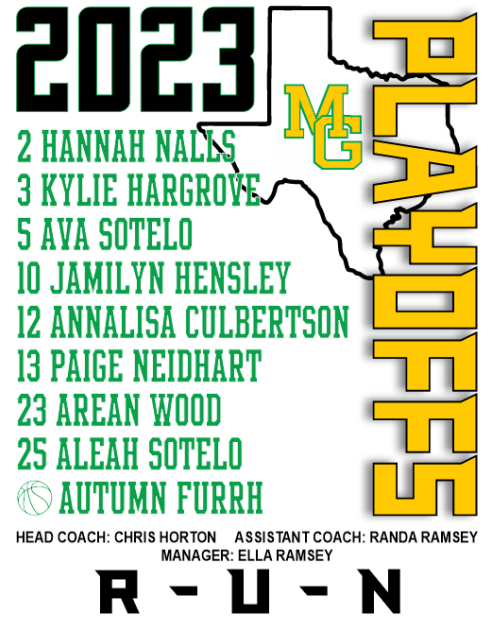

# MILLER GROVE LADY HORNETS PLAYOFF SHIRT

**GREY SHORT SLEEVE DRY FIT \$20**

**FRONT**

**BACK**

Name: \_\_\_\_\_ Phone: \_\_\_\_\_

Shirt Size:

Youth small: Qty: \_\_\_\_\_

Adult Extra Small: Qty: \_\_\_\_\_

Youth Medium: Qty: \_\_\_\_\_

Adult Small: Qty: \_\_\_\_\_

Youth Large: Qty: \_\_\_\_\_

Adult Medium Qty: \_\_\_\_\_

Youth XLarge Qty: \_\_\_\_\_

Adult Large Qty: \_\_\_\_\_

Adult Extra Large Qty: \_\_\_\_\_